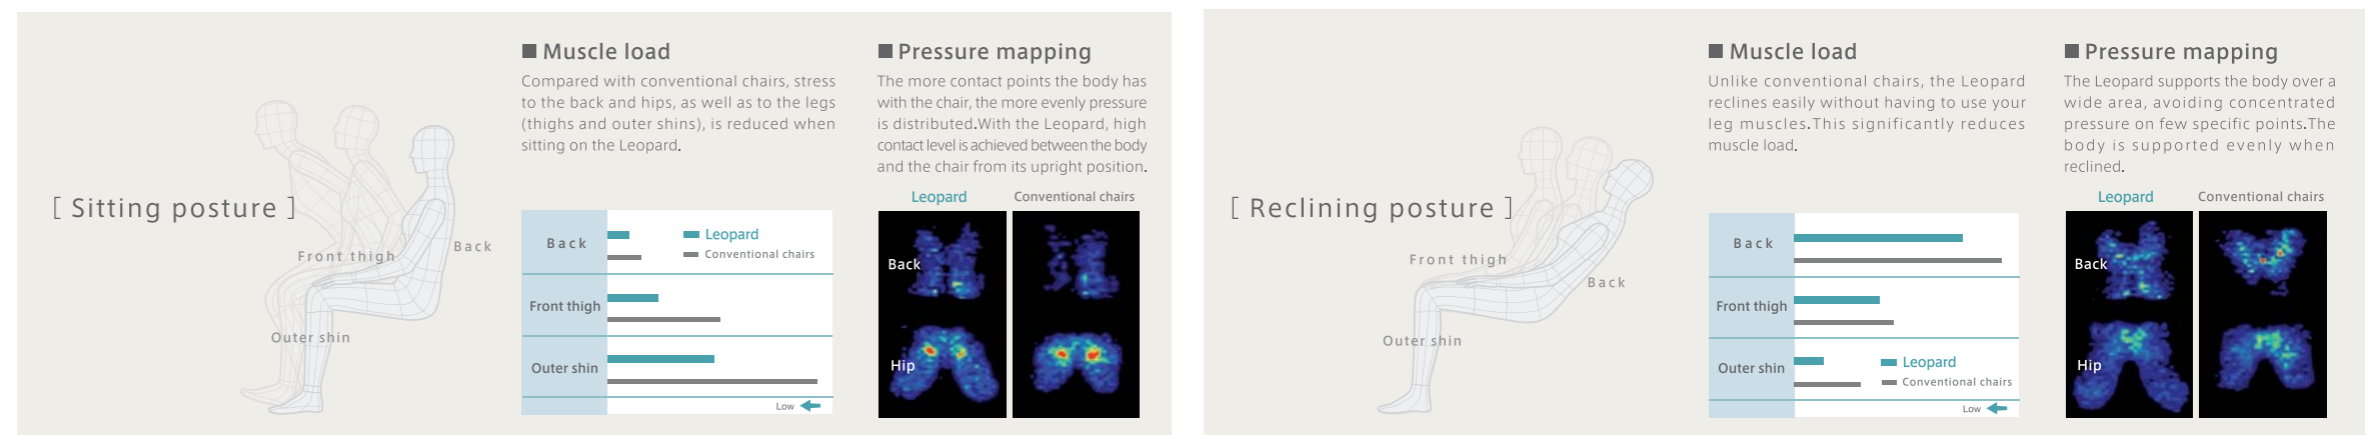

## *Leopard*

To welcome, embrace and lift you —————

Okamura created the Leopard chair after a series of trials studying human movement to achieve the most comfortable chair. This involved the accumulated seating technology of Okamura and the robot technology of OKI being integrated for the first time. A new concept of “sit, relax, stand” reflects the series of movements required for the most natural position for maximum comfort and ease of use. The design welcomes your body, embraces gently and cradles you in comfort, then helps you rise and stand.

The body's natural supple movement is our model.

*Ergonomic Comfort Seating ——— Leopard*

The Leopard chair integrates the philosophy, technology and expertise that Okamura has been incorporating into office seating with OKI's 'Robot Leg' technology that applies the supple movement of human muscles and joints, creating a seat with the most natural posture that has ever existed.

'Smart Relaxation' is the secret of its comfort.

Without any adjustment  
it will embrace you as if  
it knows you personally.

## Analysis

Scientific data also verifies the gentle support given to the body.

Verification Test on Muscle Load | Muscle load of a user seated in the Leopard was measured against the benchmark of natural standing posture for the amount of activity in the Erector spinae, Rectus femoris and Tibialis anterior muscles. Lower muscle activity indicates lower muscle load.