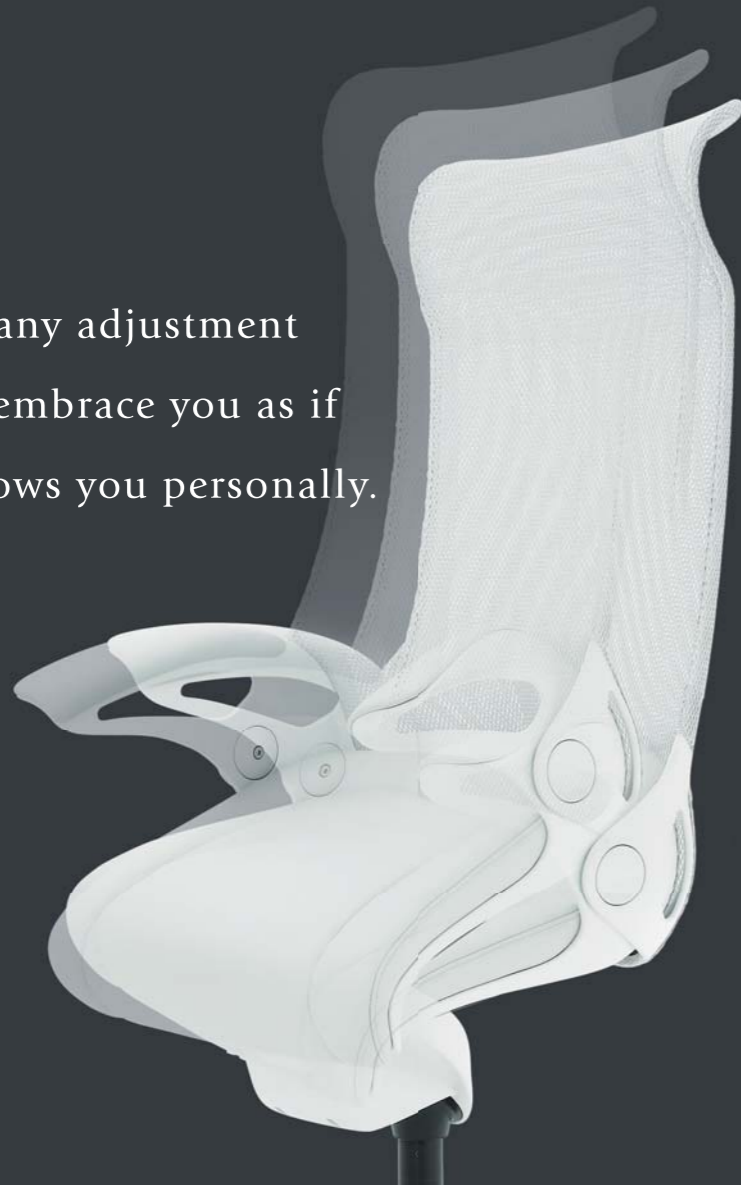

The body's natural supple movement is our model.

*Ergonomic Comfort Seating ——— Leopard*

The Leopard chair integrates the philosophy, technology and expertise that Okamura has been incorporating into office seating with OKI's 'Robot Leg' technology that applies the supple movement of human muscles and joints, creating a seat with the most natural posture that has ever existed.

'Smart Relaxation' is the secret of its comfort.

Without any adjustment  
it will embrace you as if  
it knows you personally.

## Analysis

Scientific data also verifies the gentle support given to the body.

Verification Test on Muscle Load | Muscle load of a user seated in the Leopard was measured against the benchmark of natural standing posture for the amount of activity in the Erector spinae, Rectus femoris and Tibialis anterior muscles. Lower muscle activity indicates lower muscle load.