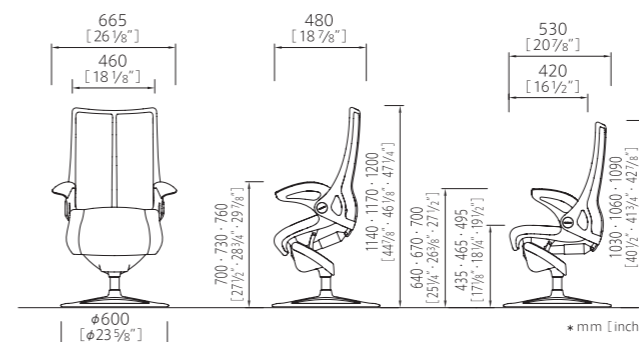

#### Ring Base\*

Frame Color	Black	White		
Reclining Tension**	Standard	Firm		
Seat Height	mm [inch]	435 [17 1/8"]	465 [18 1/4"]	495 [19 1/2"]

\* The ring base features an automatic return mechanism.  
\*\* The reclining tension of the "Firm" type is 30% greater than our "Standard" type.