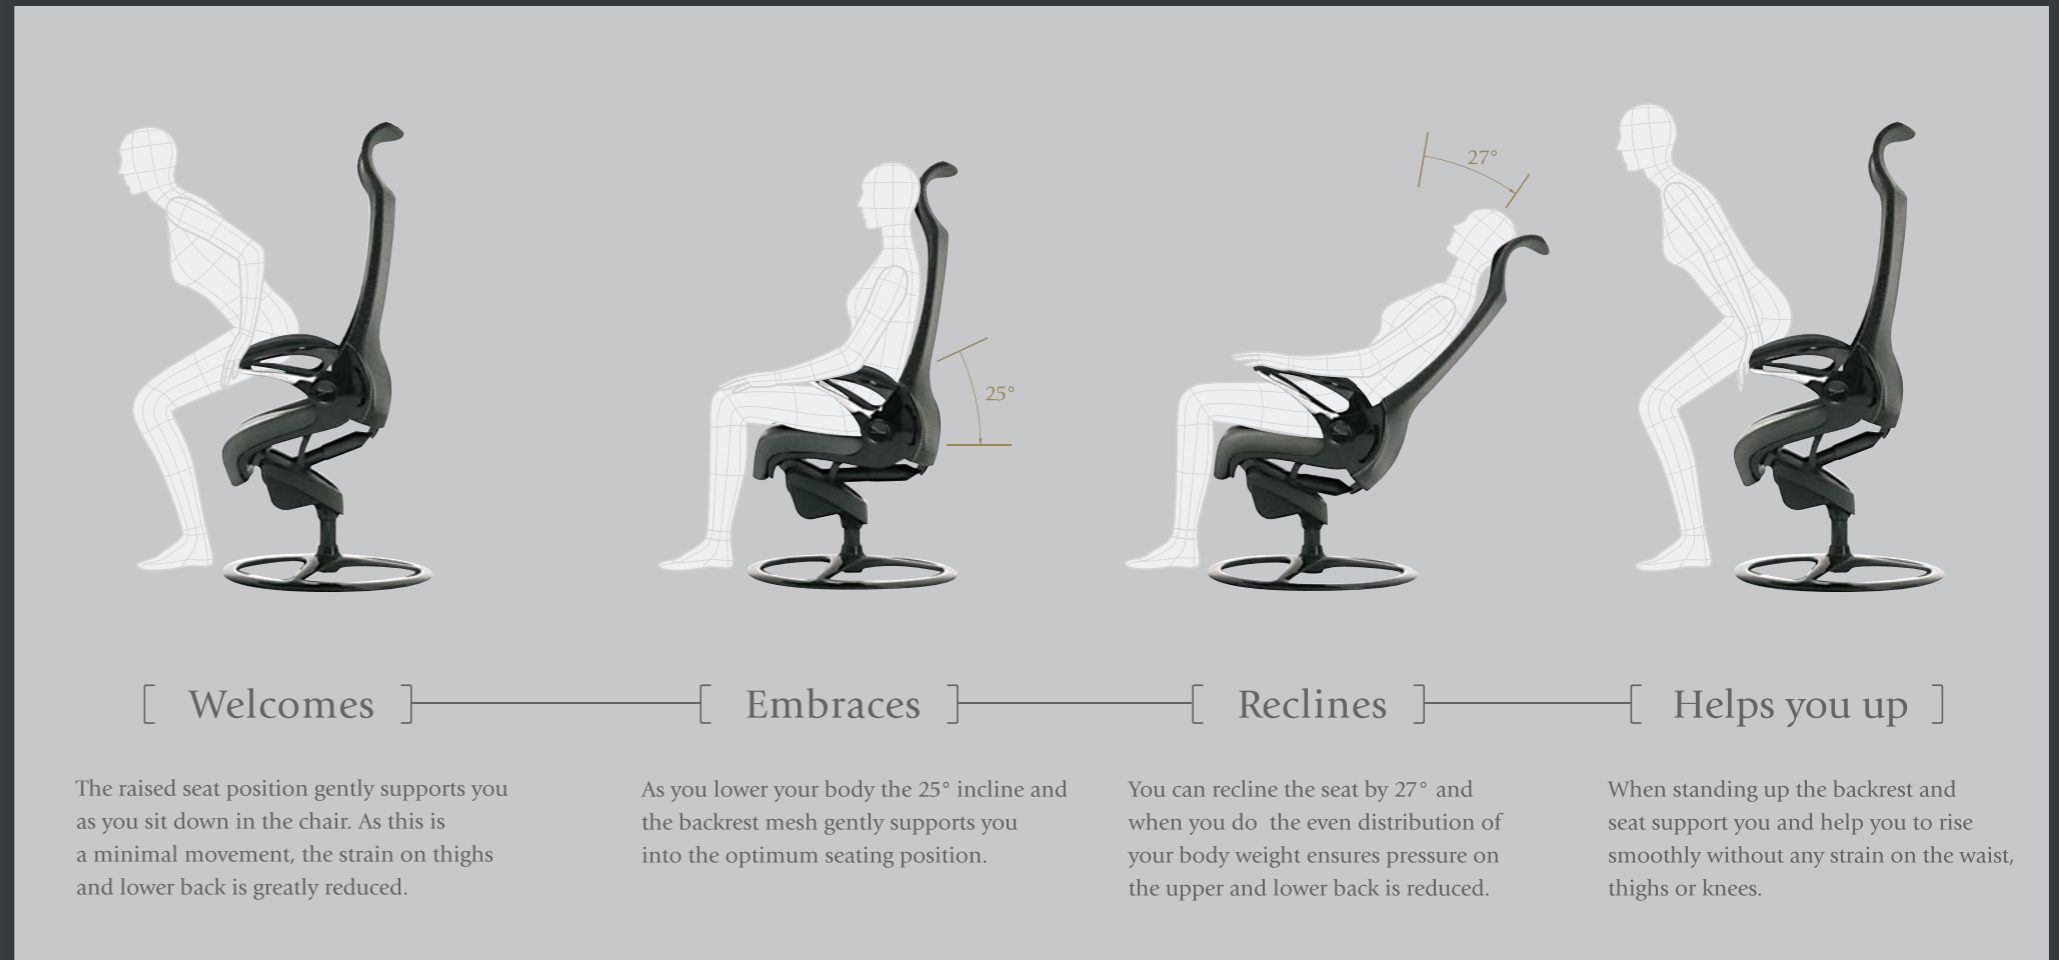

## *Leopard*

To welcome, embrace and lift you —————

Okamura created the Leopard chair after a series of trials studying human movement to achieve the most comfortable chair. This involved the accumulated seating technology of Okamura and the robot technology of OKI being integrated for the first time. A new concept of “sit, relax, stand” reflects the series of movements required for the most natural position for maximum comfort and ease of use. The design welcomes your body, embraces gently and cradles you in comfort, then helps you rise and stand.

The body's natural supple movement is our model.

*Ergonomic Comfort Seating ——— Leopard*

The Leopard chair integrates the philosophy, technology and expertise that Okamura has been incorporating into office seating with OKI's 'Robot Leg' technology that applies the supple movement of human muscles and joints, creating a seat with the most natural posture that has ever existed.

'Smart Relaxation' is the secret of its comfort.

Without any adjustment  
it will embrace you as if  
it knows you personally.

## Analysis

Scientific data also verifies the gentle support given to the body.

Verification Test on Muscle Load | Muscle load of a user seated in the Leopard was measured against the benchmark of natural standing posture for the amount of activity in the Erector spinae, Rectus femoris and Tibialis anterior muscles. Lower muscle activity indicates lower muscle load.