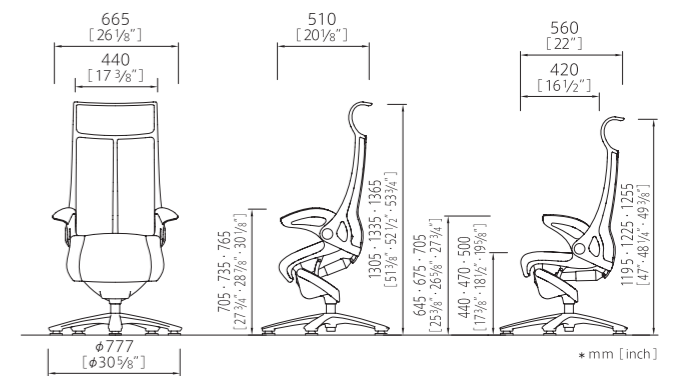

5-Star Base [with Glides]

Frame Color	Black	White		
Reclining Tension**	Standard	Firm		
Seat Height	mm [inch]	440 [17 3/8"]	470 [18 1/2"]	500 [19 5/8"]

** The reclining tension of the "Firm" type is 30% greater than our "Standard" type.