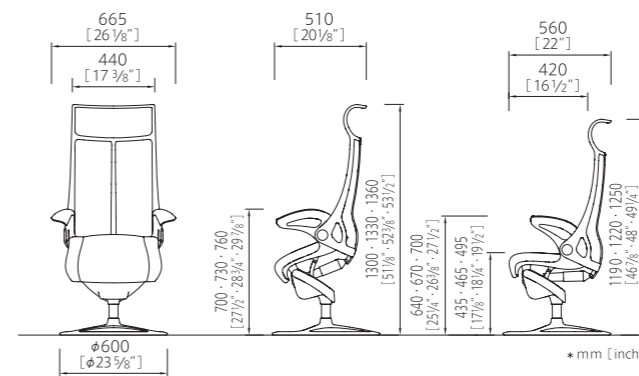

## Design Variation & Specifications

[ High Back ]  
Black Frame / Ring Base

#### Ring Base\*

Frame Color	Black	White		
Reclining Tension**	Standard	Firm		
Seat Height	mm [inch]	435 [17 1/8"]	465 [18 1/4"]	495 [19 1/2"]

\* The ring base features an automatic return mechanism.  
\*\* The reclining tension of the "Firm" type is 30% greater than our "Standard" type.