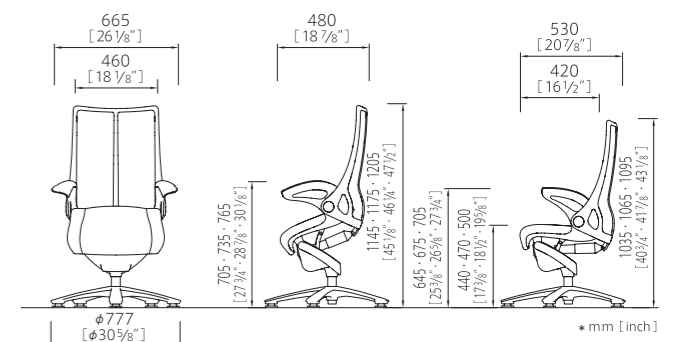

5-Star Base [with Glides]

Frame Color	Black	White		
Reclining Tension**	Standard	Firm		
Seat Height	mm [inch]	440 [17 3/8"]	470 [18 1/2"]	500 [19 5/8"]

** The reclining tension of the "Firm" type is 30% greater than our "Standard" type.